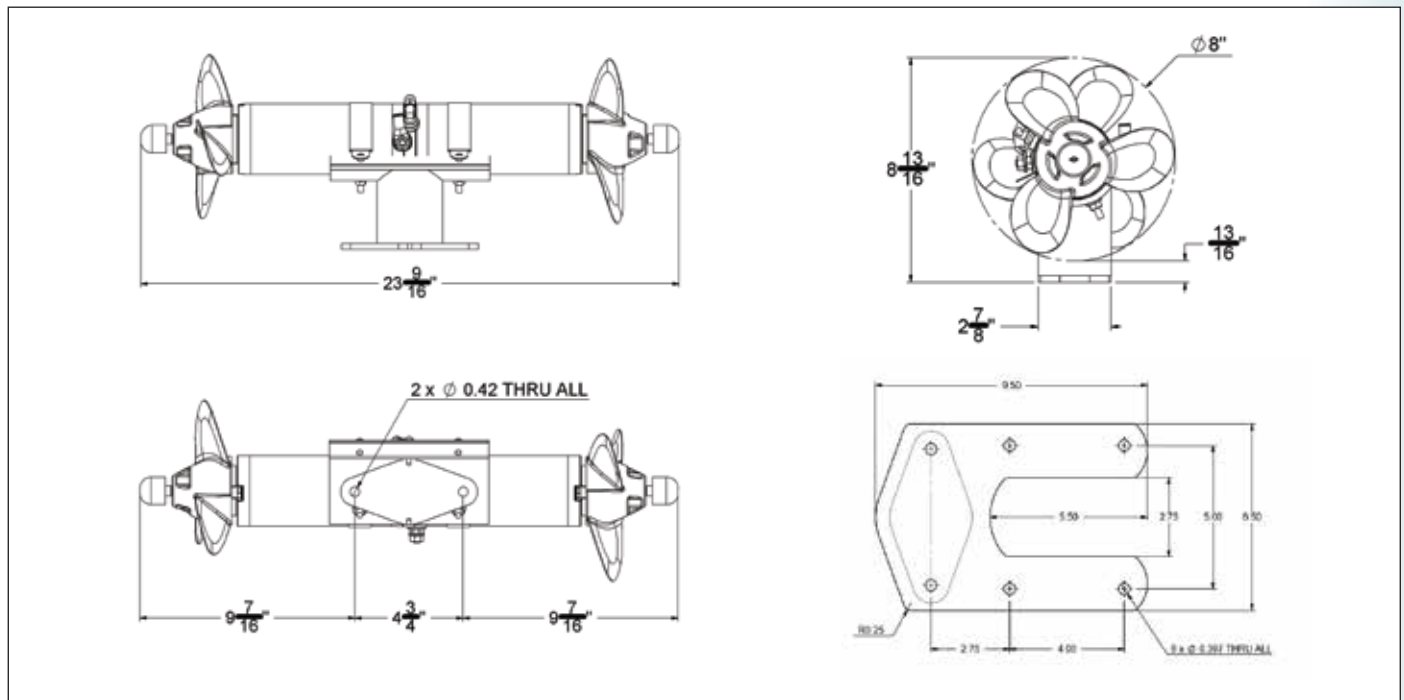

ST350-OB

MECHANICAL DIMENSIONS