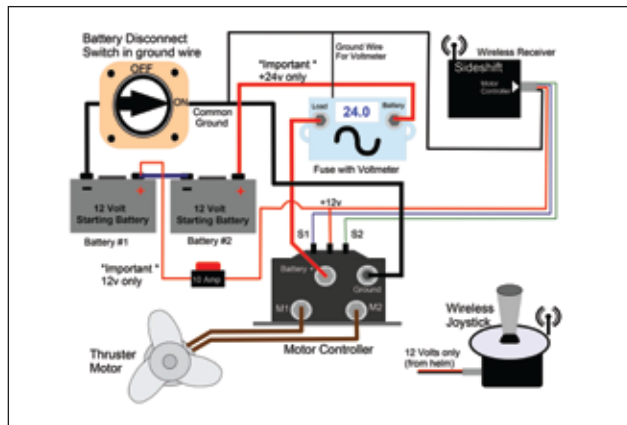

Kit Contents:

- Installation Kit with all Hardware
- 10' Wiring Harness
- Motor Controller
- Wireless Joystick & Key Fob
- Fuse with Digital Voltage Indicator
- Battery Switch
- Installation Manual

TECHNICAL DATA

Typical Boat Size	Boats from 30'(9m) to 45'(12.5m) in length
Motor Voltage	12 VDC
Motor Amperage	550 Amps
Motor Horse Power	5.0 HP
Motor Revolutions	3000 RPM
Motor Duty Cycle	Run time 30 sec Cool down 10 sec
Propulsion System	Two 8" Aluminum Propellers
Joystick Voltage	12V
Exterior Finish	Interlux Protect 2000 Epoxy Primer and Tri-Lux 498 Anti-Fouling Paint
Battery Requirements	Two 12V 850CCA Starting Type or Gel Cell Battery

ST350-OB

MECHANICAL DIMENSIONS

350 SERIES THRUSTERS (12 VOLT) SCHEMATIC

STANDARD EQUIPMENT

Wireless Remote Key Fob

Allows operation of thruster from anywhere on boat or dock. Suits all thruster models.

Single Joy Stick: Also Available in Black

Helm-mounted Thruster Control.

OPTIONAL ACCESSORIES

Transom Mount Angle Bracket

Allows mounting to any vertical transom.

Swim Platform Extension Kit

Available in 5", 10" and 15" lengths. Choose according to platform distance off water to gain appropriate thruster propeller depth.