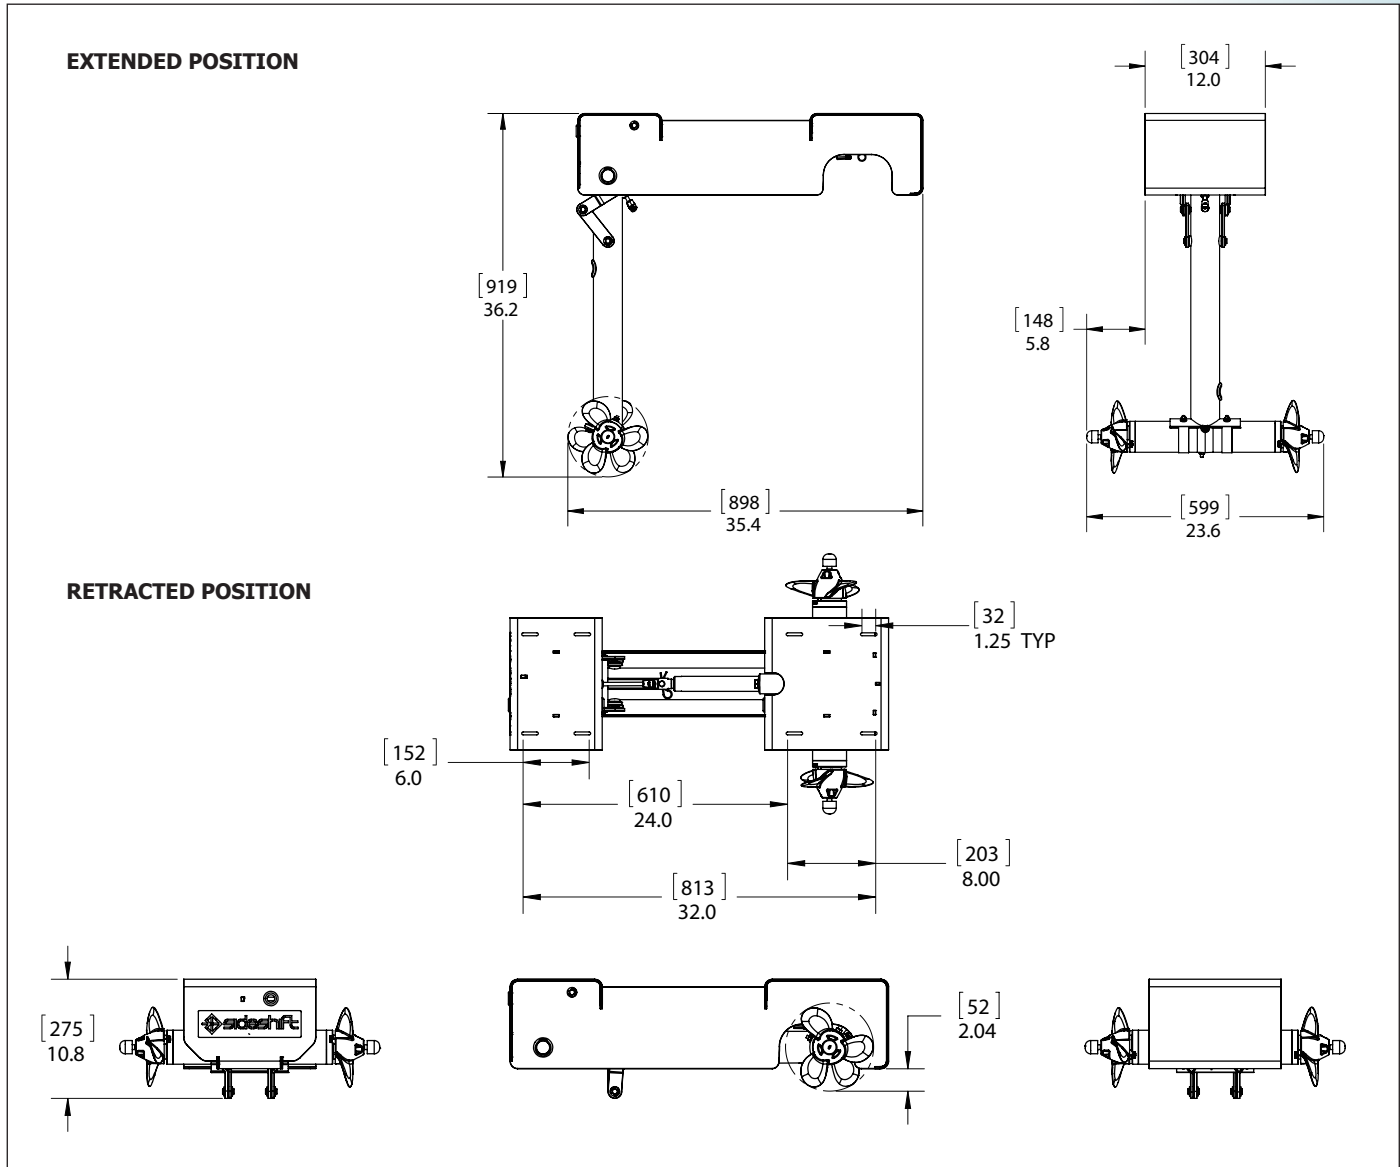

HB350

HOUSEBOAT THRUSTER

DESCRIPTION

The HB350 Houseboat Thruster from Sideshift is perfect for houseboats between 40' and 70' in length. The powerful 7.5 horsepower, dual prop thruster is mounted to the underside of the deck at the bow to provide a strong pivot point advantage for optimum control in any weather.

TECHNICAL DATA	
Typical Boat Size	Boats from 40' (12.5m) to 70' (21m) in length
Motor Voltage	24 VDC
Motor Amperage	400 Amps
Motor Horse Power	7.5 HP
Motor Revolutions	3000 RPM
Motor Duty Cycle	Run time 30sec Cool down 10 sec
Propulsion System	Two 8" Propellers
Joystick Voltage	12V or 24V
Exterior Finish	Interlux Protect 2000 Epoxy Primer and Tri-Lux 498 Anti-Fouling Paint
Battery Requirements	Two 12V 850CCA Starting Type or Gel Cell Batteries

Kit Contents:

- Dual Prop Thruster
- 25' Wiring Harness
- Motor Controller
- Helm-Mounted Joystick/Actuator Switch
- Mounting Hardware
- Installation Manual

HB350

MECHANICAL DIMENSIONS

STANDARD EQUIPMENT

Wireless Remote Key Fob