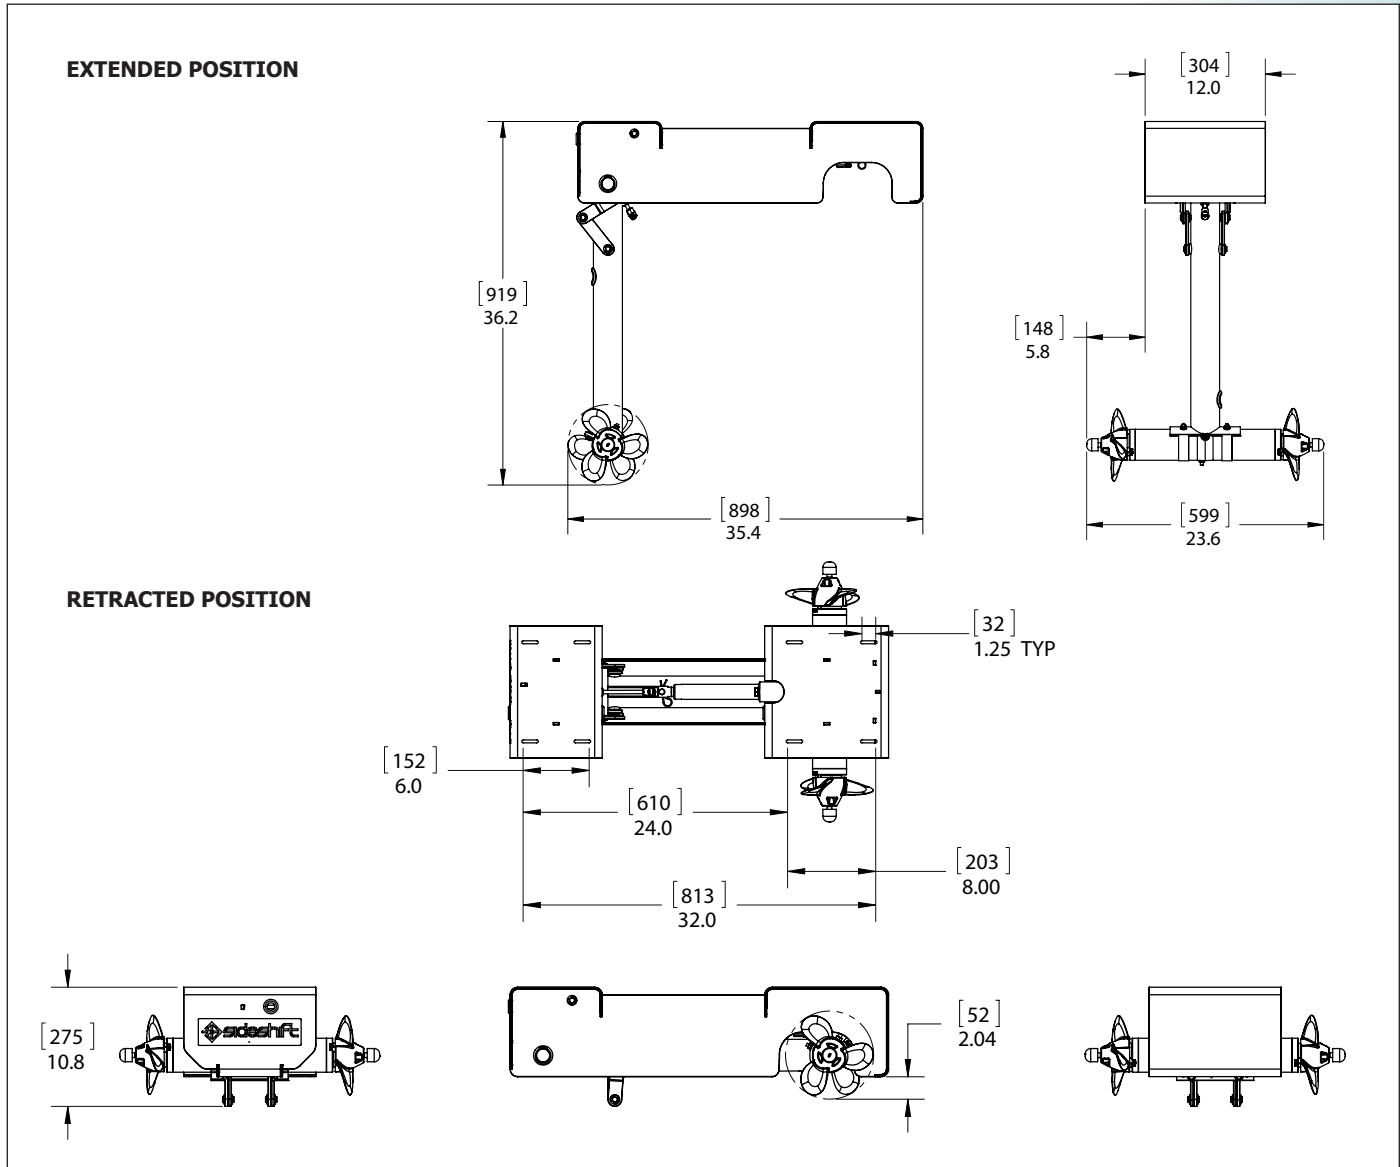

TECHNICAL DATA	
Typical Boat Size	Boats from 30'(9m) to 50'(15m) in length
Motor Voltage	12 VDC
Motor Amperage	300 Amps
Motor Horse Power	5 HP
Motor Revolutions	3000 RPM
Motor Duty Cycle	Run time 30 sec Cool down 10 sec
Propulsion System	Dual 8" Propellers
Joystick Voltage	12V or 24V
Exterior Finish	Interlux Protect 2000 Epoxy Primer and Tri-Lux 498 Anti-Fouling Paint
Battery Requirements	Two 12V 850CCA Starting Type or Gel Cell Batteries

Kit Contents:

- Dual Prop Thruster
- 25' Wiring Harness
- Motor Controller
- Helm-Mounted Joystick/Actuator Switch
- Mounting Hardware
- Installation Manual

HB340

MECHANICAL DIMENSIONS

STANDARD EQUIPMENT

Wireless Remote Key Fob
Allows operation of thruster from anywhere on boat or dock.